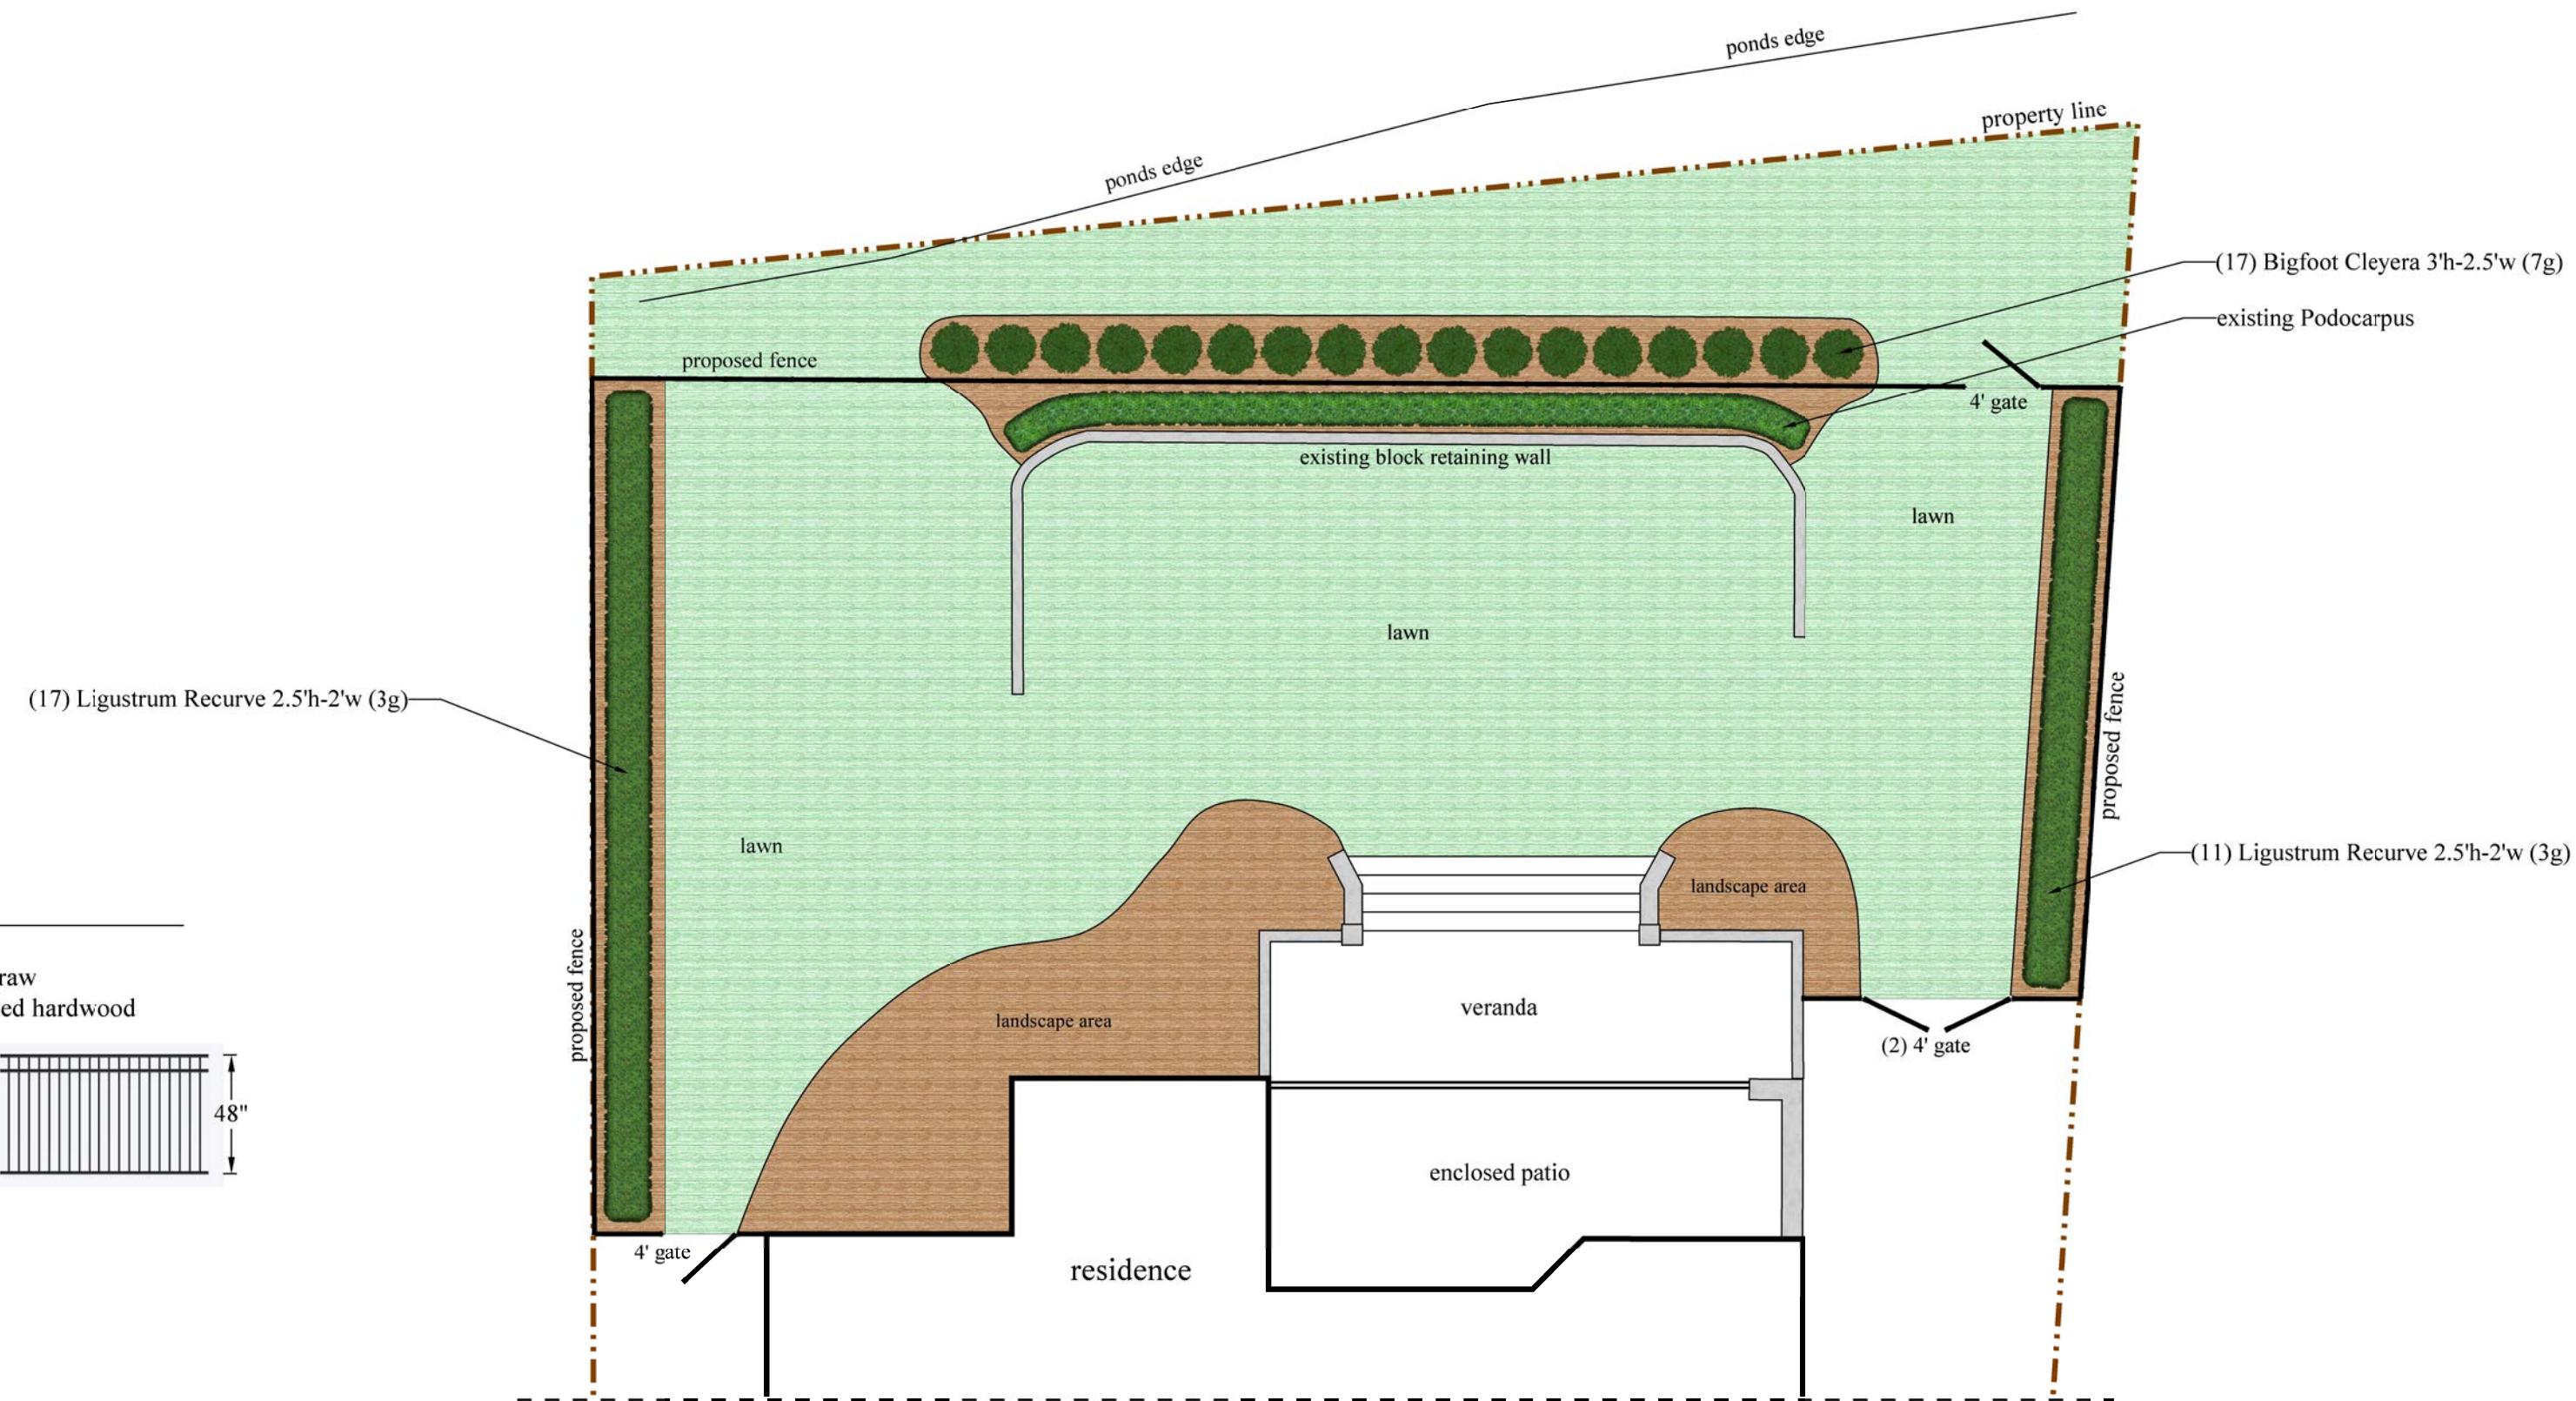

a fence design & plantings for
The Jorgensen residence
 at 821 Fox Ridge Lane

Plant Legend				
Symbol	Qty	Common	Botanical	Size
	17	Bigfoot Cleyera	Ternstroemia gymnanthera 'Sotall'	7 gal 3'h-2'w
	28	Ligustrum Recurve	Ligustrum japonicum 'Recurvifolium'	3 gal 2.5'h-2'w

notes:

- mulch:**
 - perimeter beds- pinestraw
 - elevation beds- shredded hardwood

- fence:**
 - 4'h black aluminum

- sod:**
 - existing

design by: Jackson Landscaping, Inc.
 designer: *W. Jackson* date: 05/07/2026
 email: whjackson@bellsouth.net phone: 910-686-2131

scale: 1"=10'
 ← 10' →